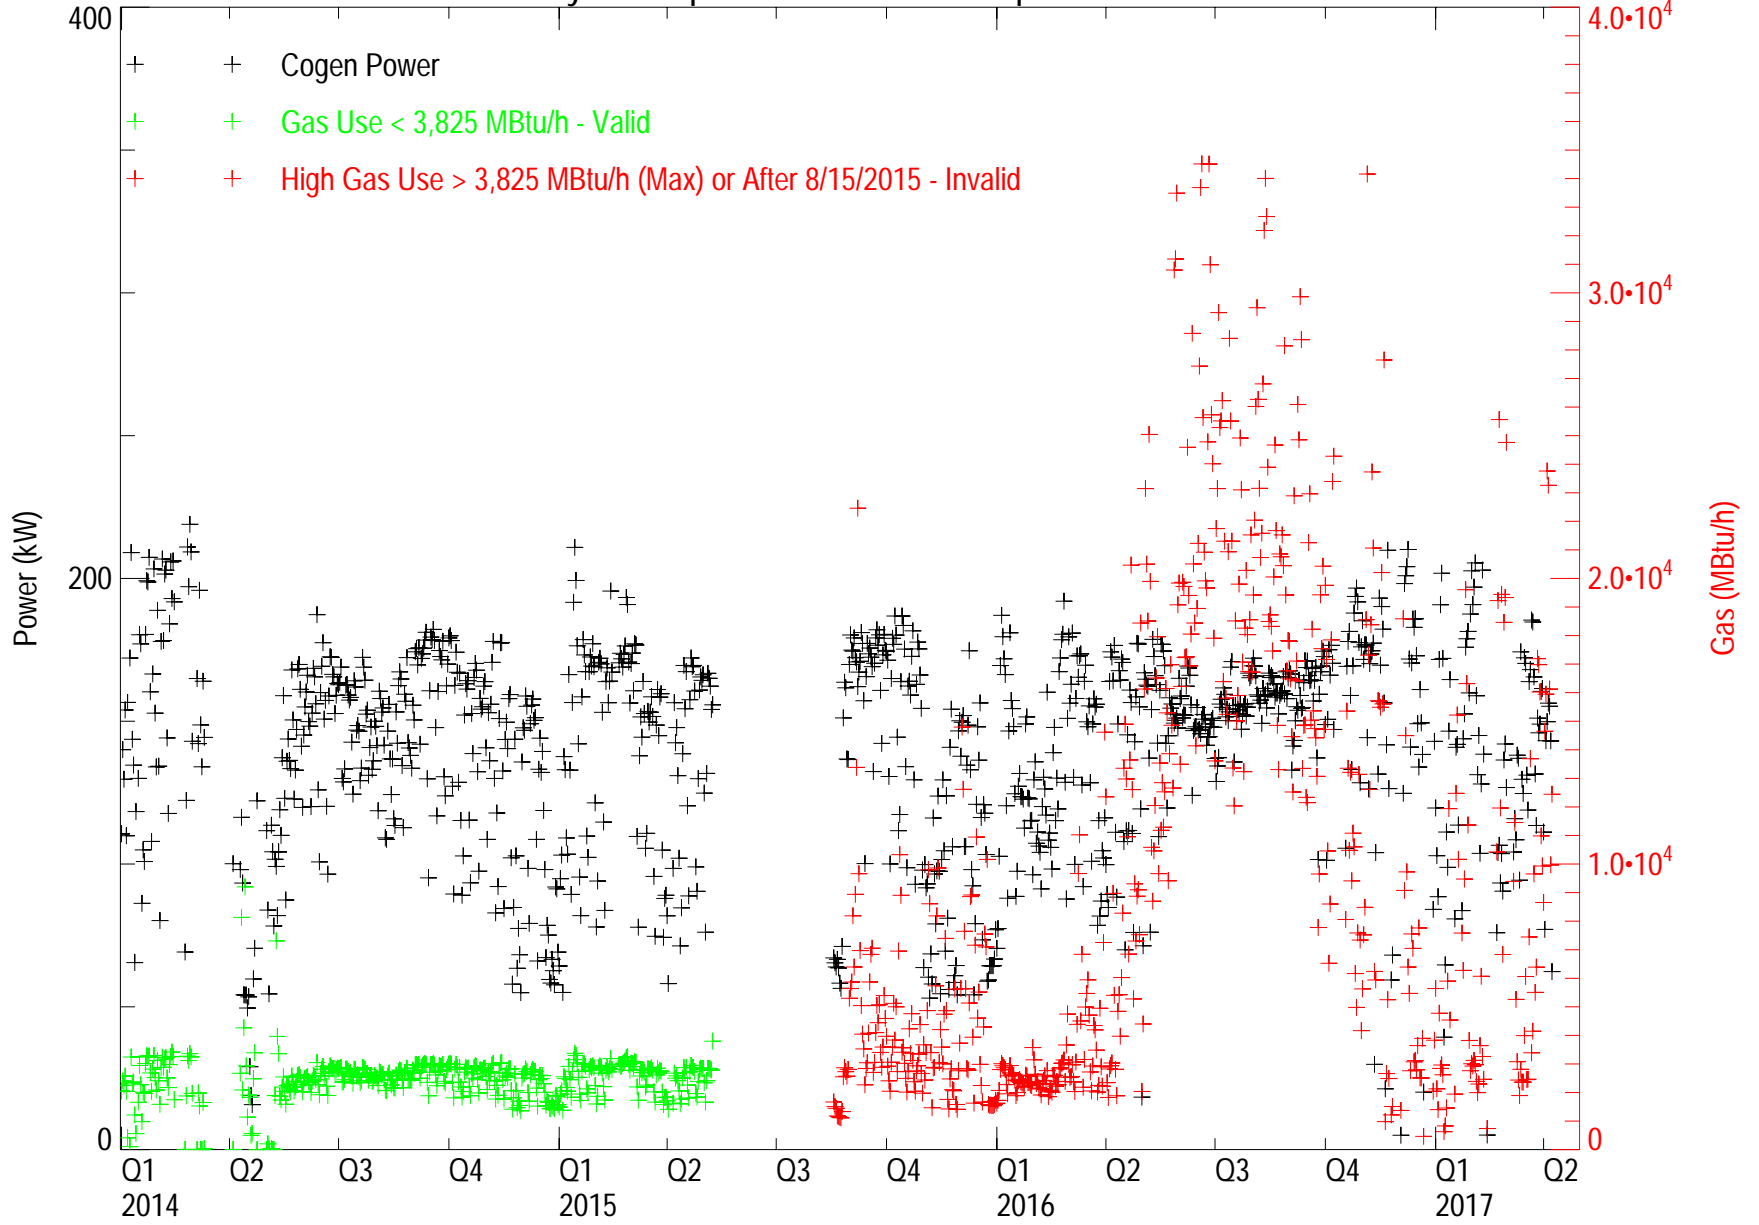

# Gas Use to Power Output - East Irondequoit CSD