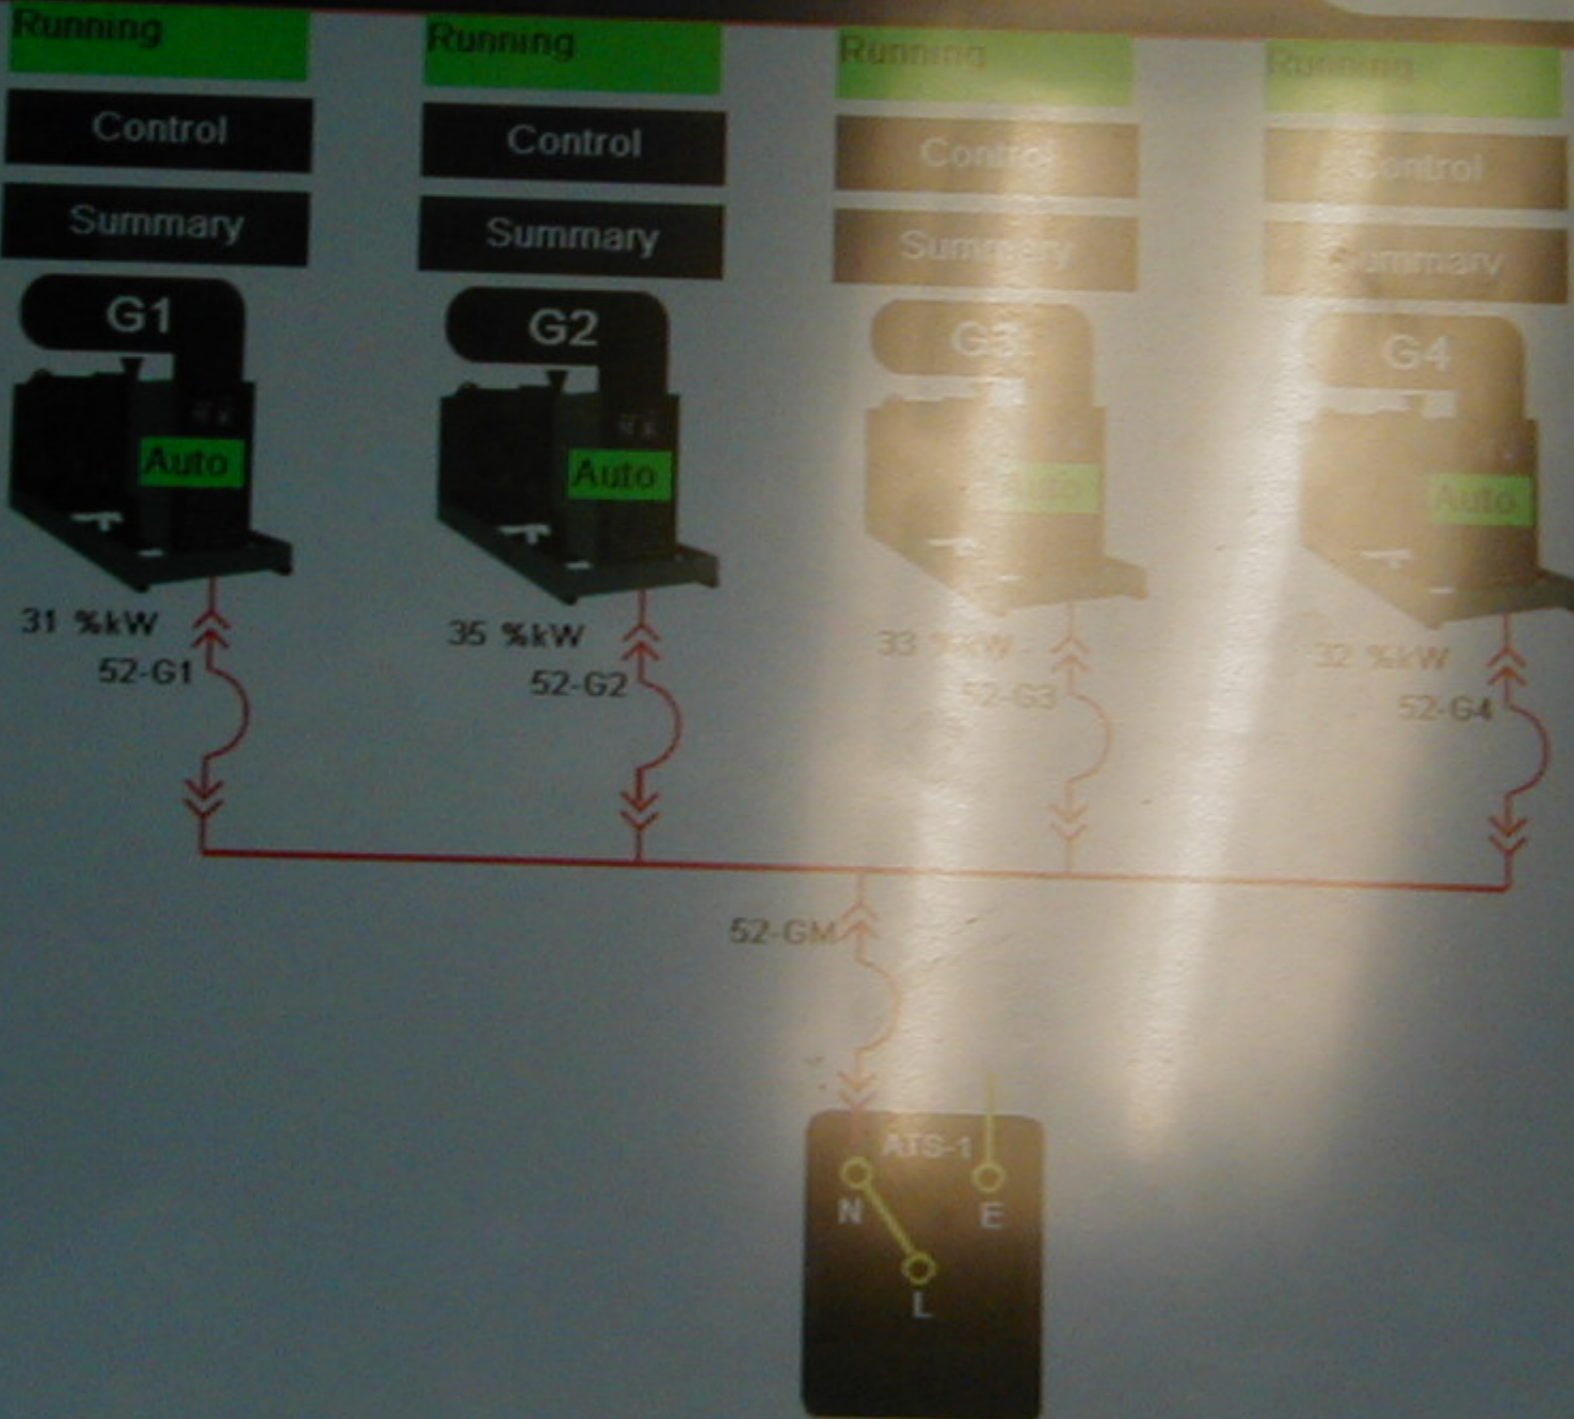

Summary

31 %kW
52-G1

Running

Control

Summary

34 %kW
52-G2

Running

Control

Summary

33 %kW
52-G3

Running

Control

Summary

32 %kW
52-G4

52-GM

MAIN
MENU

SYSTEM
CONTROL

04/06/2004 14:27:54

System Runtime:
2886 Minutes

Total System Load

FAN CEX-4

FAN CEX-3

FAN CEX-2

FAN CEX-1

FAN CEX-1

ECONOFLEX
Advanced Control System

ECONOFLEX
Advanced Control System

ECONOFLEX
Advanced Control System

ECONOFLEX
Advanced Control System

ECONOFLEX
Advanced Control System

6

Control panels with various indicators and switches, including red and yellow lights, and control handles.